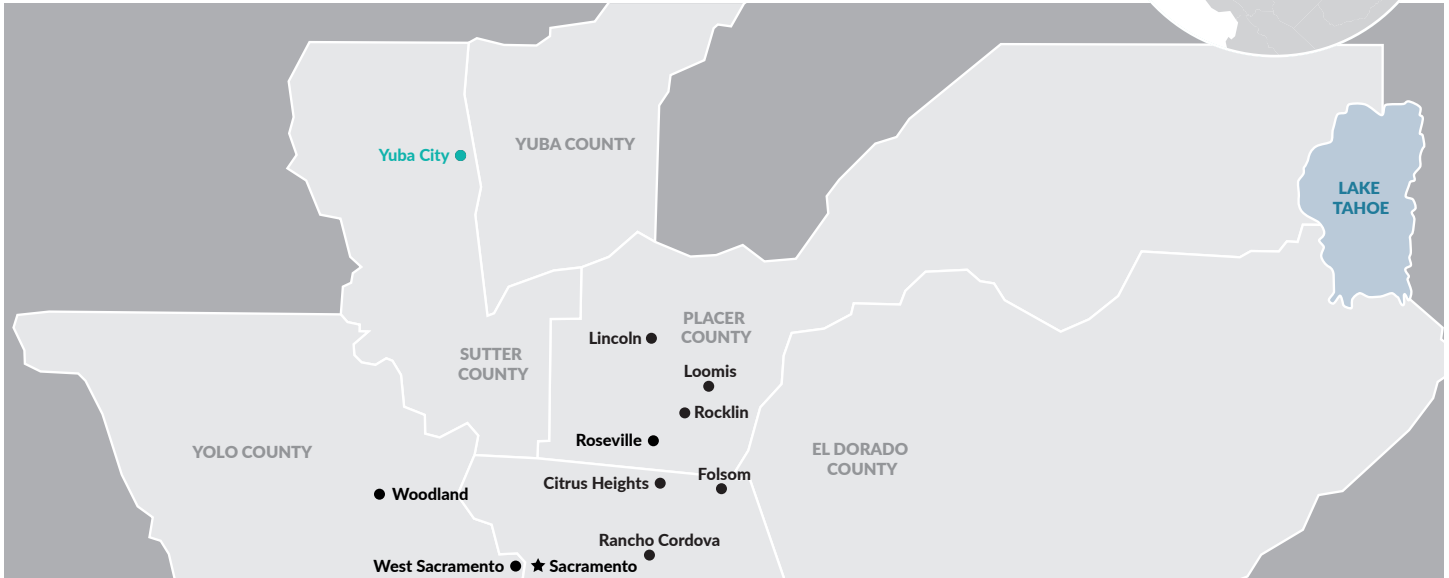

COMMUNITY PROFILE: City of Yuba City

Yuba City has developed through the years as a pleasant residential community that is the trading and service center for the surrounding agricultural area. The current population is 66,972. Yuba City is home to the largest dried fruit processing plant, Sunsweet Growers, Inc., one of the region's largest employers. Steeped in recreation and culture, annual events draw hundreds of thousands of visitors to enjoy the outdoor beauty, sporting opportunities and the ethnic diversity of the area.

Quick facts

Population: 66,972

Labor Force Size: 30,576

Bachelor's Degree or Higher: 17.91%

Household Median Income: \$57,289

One of the largest Sikh populations

outside India. Sikh Parade annually draws nearly 100,000 visitors.