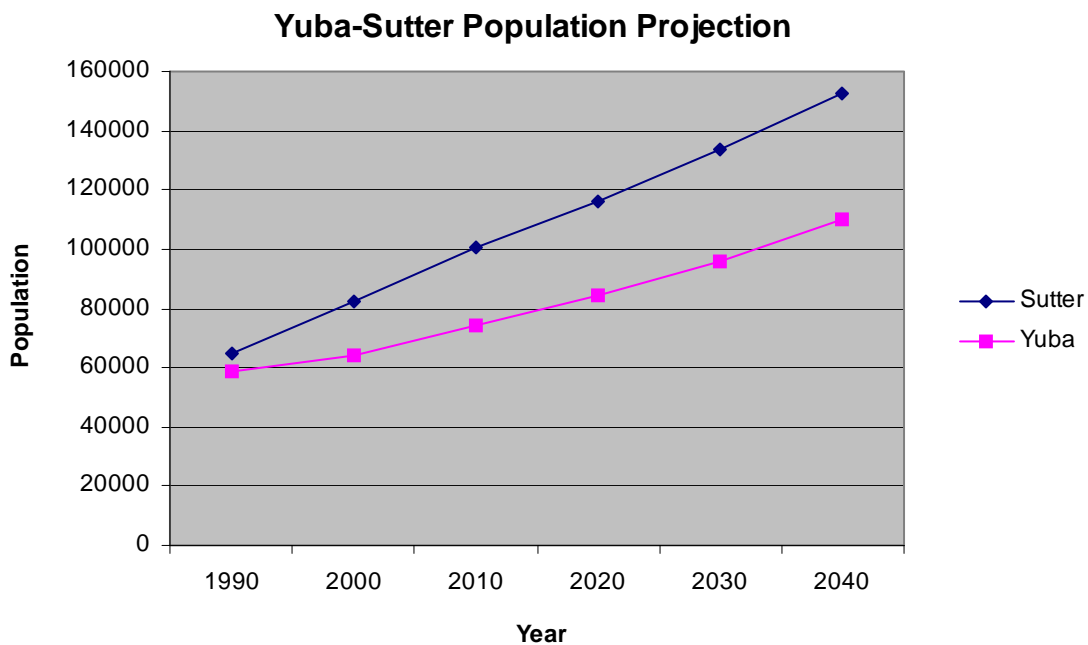

## POPULATION

The population of the Yuba-Sutter area (referred to as the Yuba City MSA), much like that of California, has shown great growth over the last few decades. It is also forecasted to experience great growth over the next 40 years. According to forecasts by the California Department of Finance's Demographics Unit, the Yuba-Sutter area should have an estimated population of over 262,000 people by the year 2040; an increase of 89 percent over 40 years. Due to the fact that the area's population is expected to nearly double over the next 40 years, the cities and counties are working to handle this influx of people by improving important things such as roads, sewage, water and levee systems.

Source: California Department of Finance Demographic Research Unit, December 1998